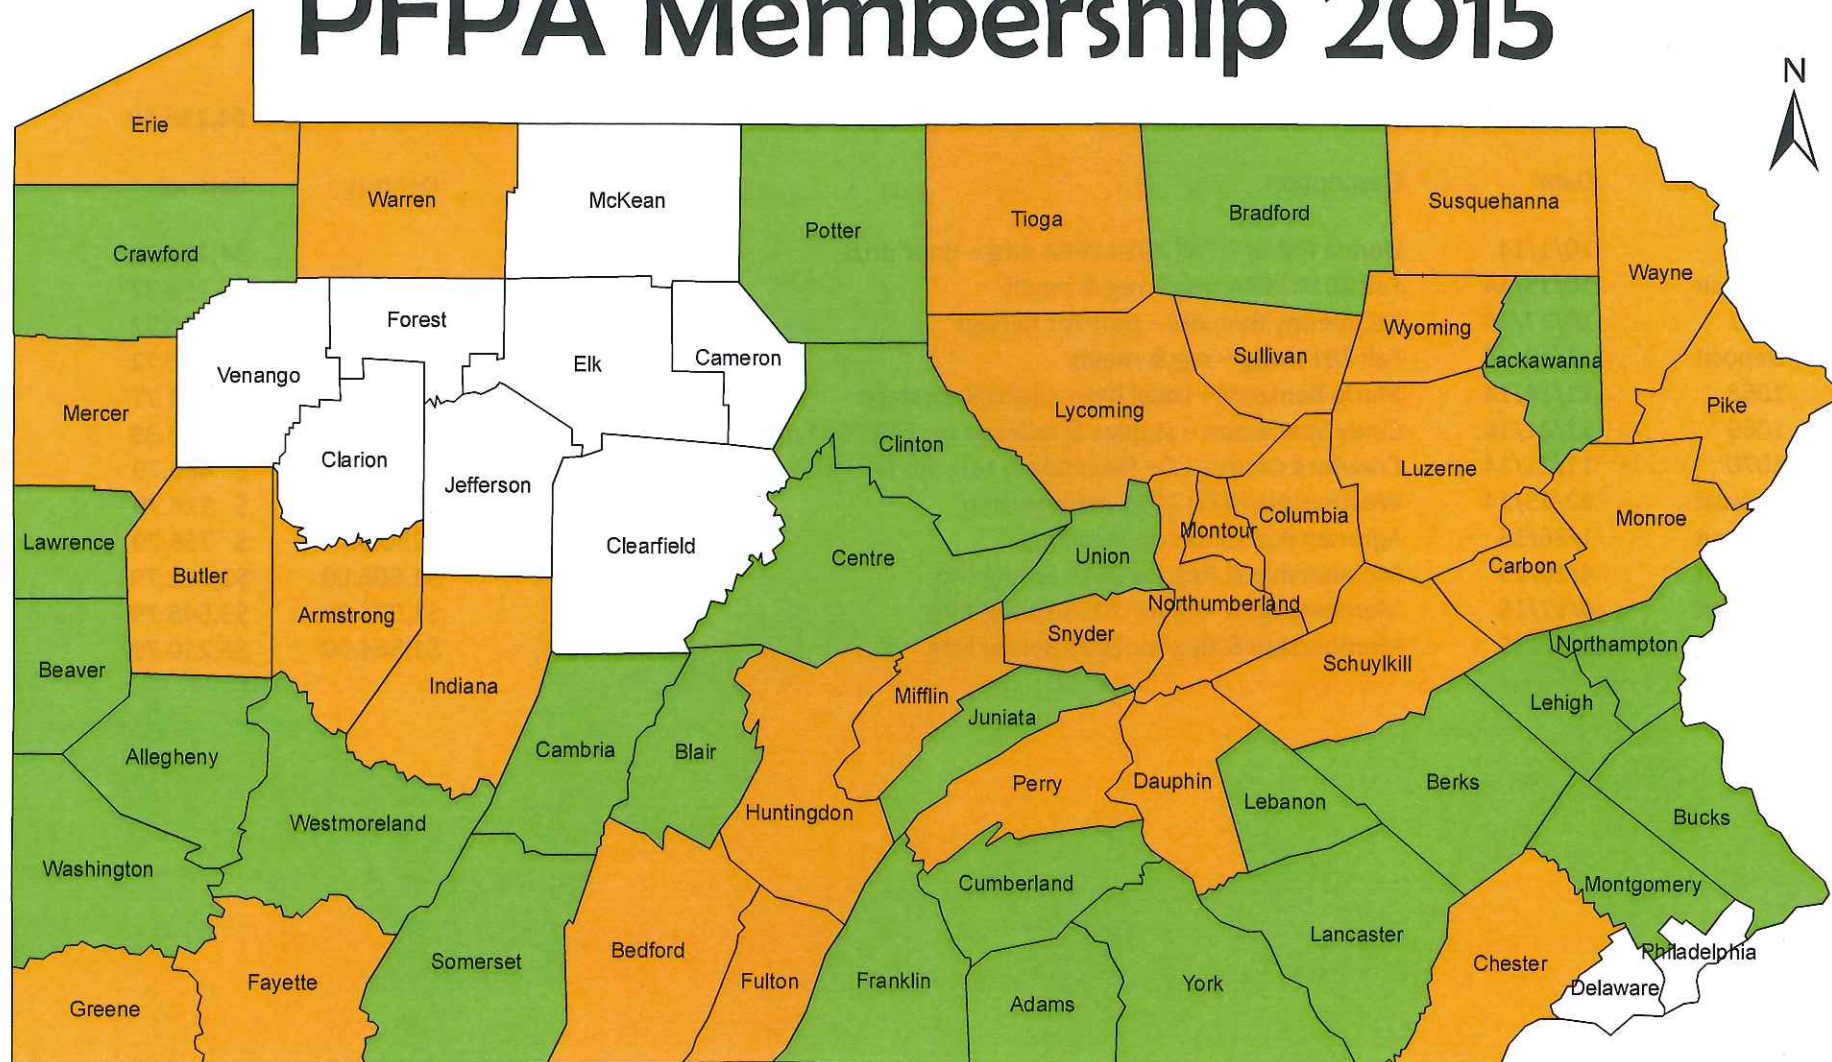

PFPA Membership 2015

Legend
Approved County Preservation Program (57 Counties)

PFPA Member

-  Voting Members - 27
-  Contributing Members - 0
-  Non Members - 30
-  No State Approved Program - 10