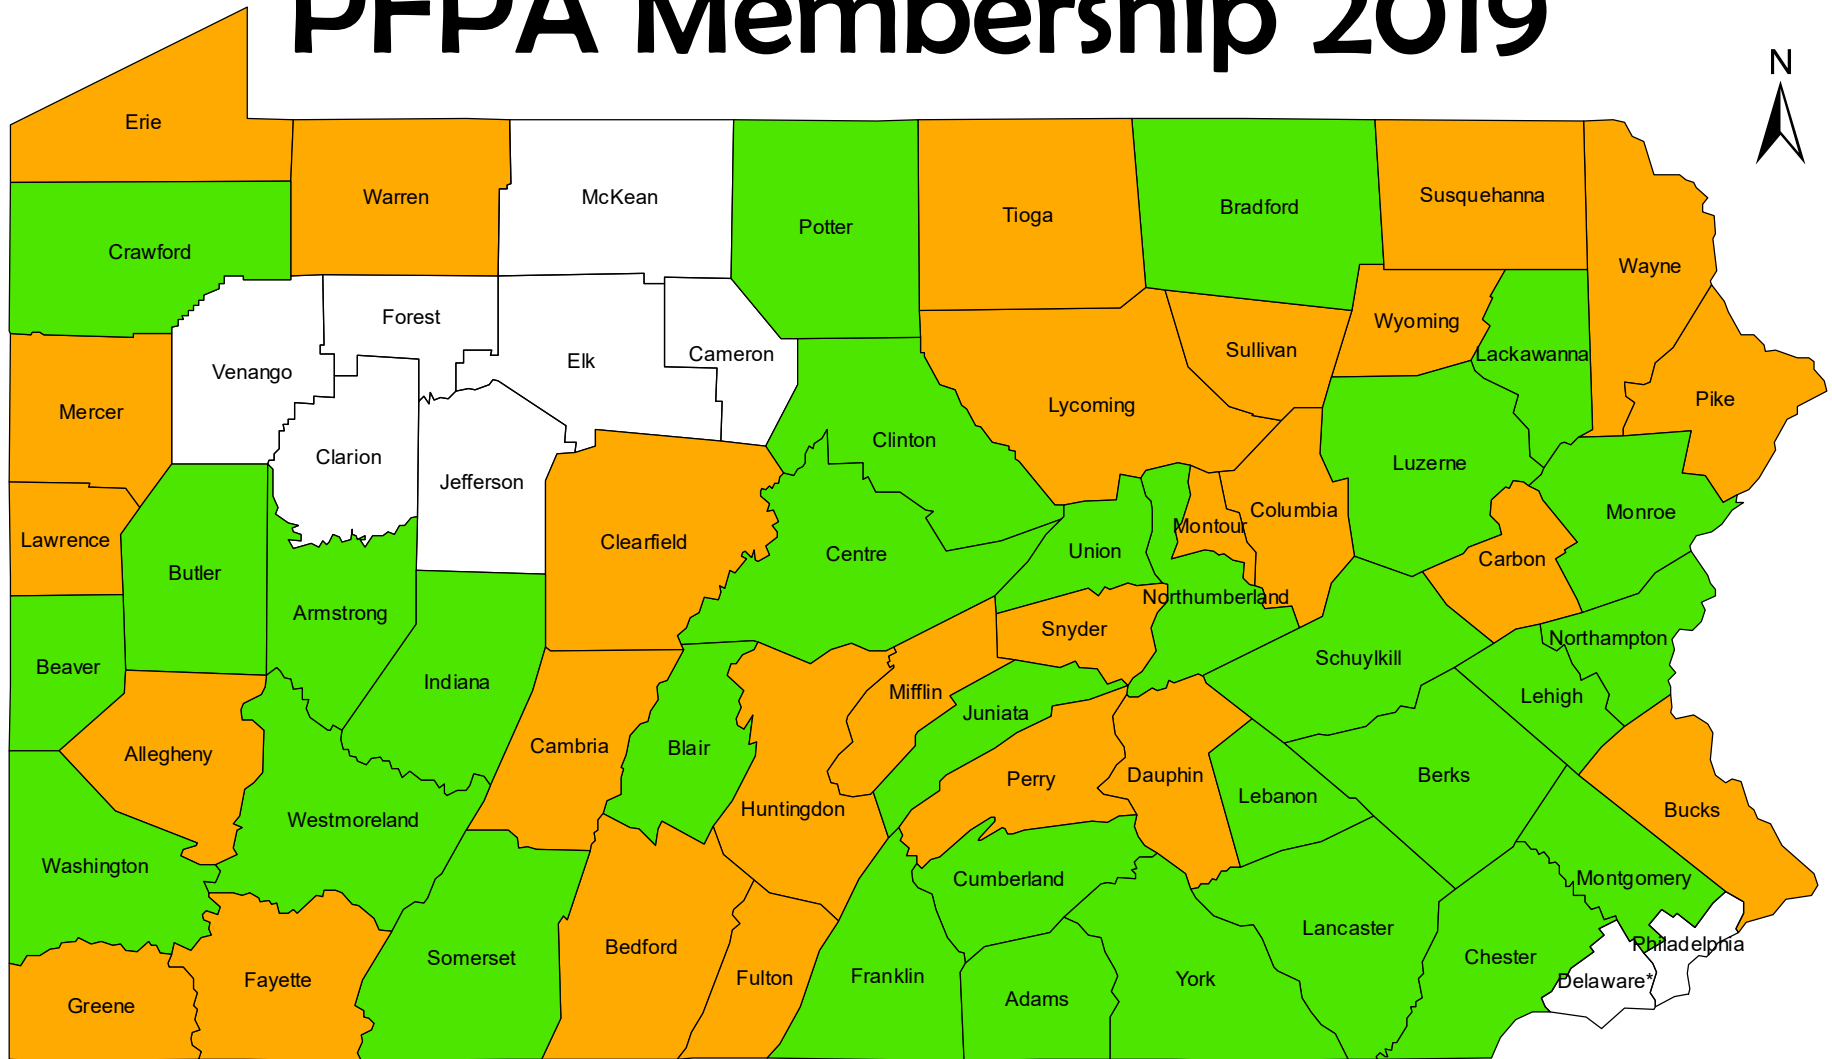

PFPA Membership 2019

Legend
Approved County Preservation Program (58 Counties)

PFPA Member

- Voting Members - 31
- Contributing Members - 0
- Non Members - 27
- No State Approved Program - 9